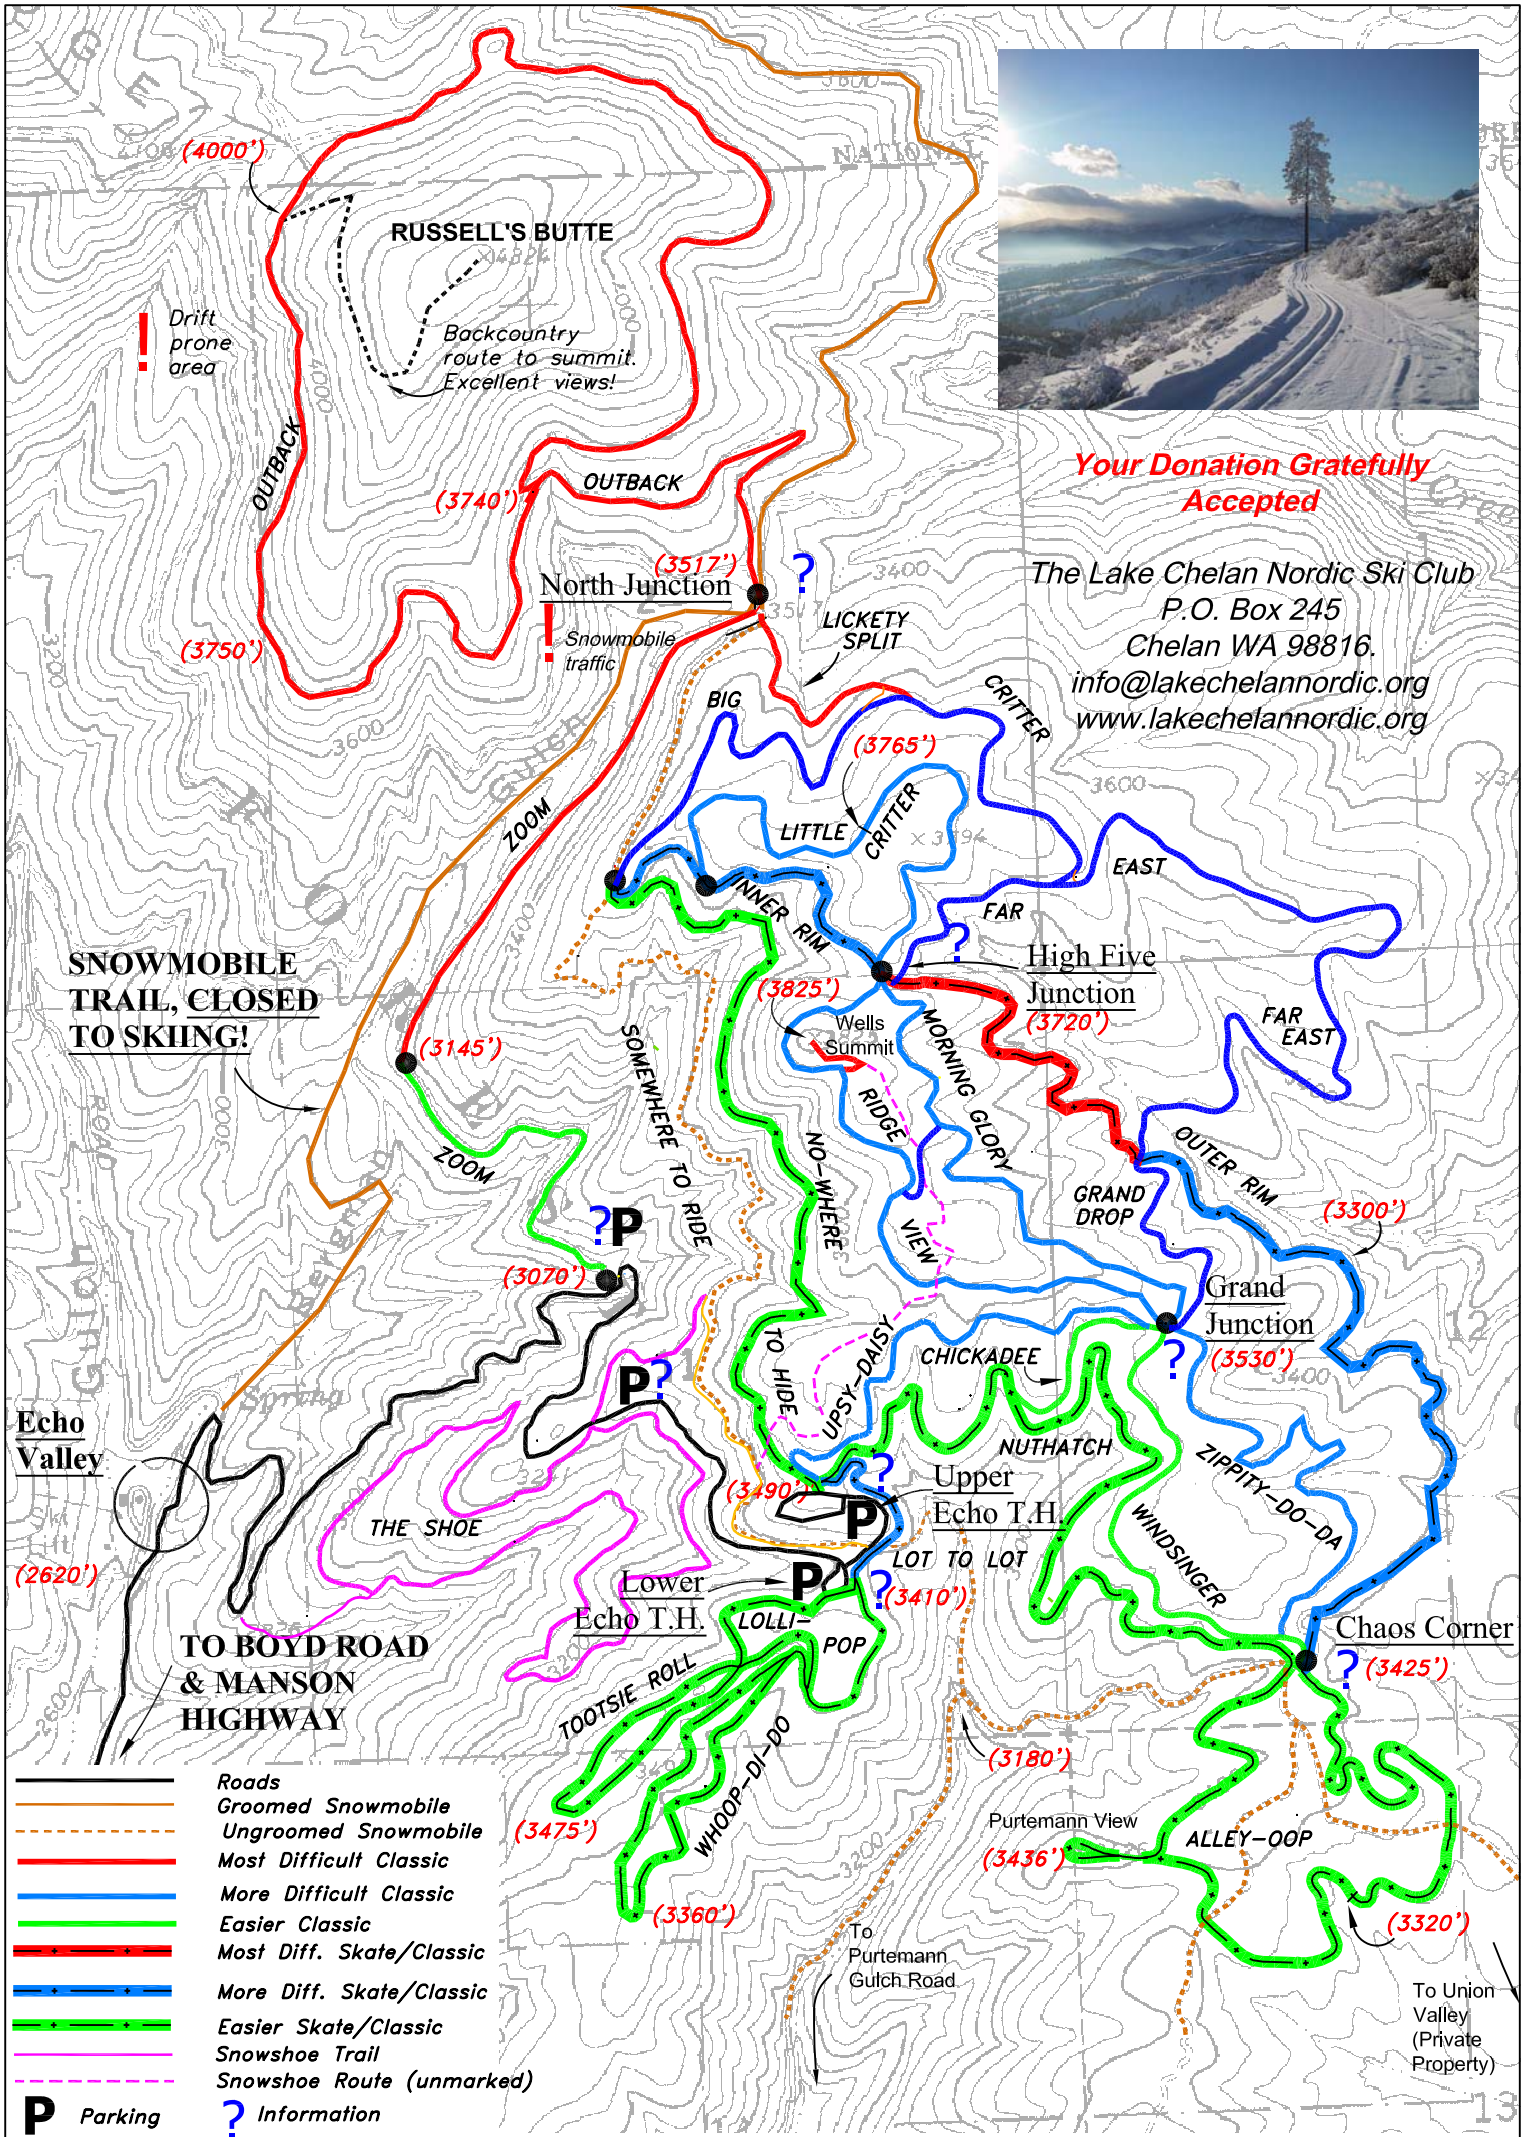

NORTH
1"=1/4 MILE

Lake Chelan Nordic Ski Club map of the:

ECHO RIDGE

Winter Recreation Area

Your Donation Gratefully Accepted

The Lake Chelan Nordic Ski Club
P.O. Box 245
Chelan WA 98816.
info@lakechelannordic.org
www.lakechelannordic.org